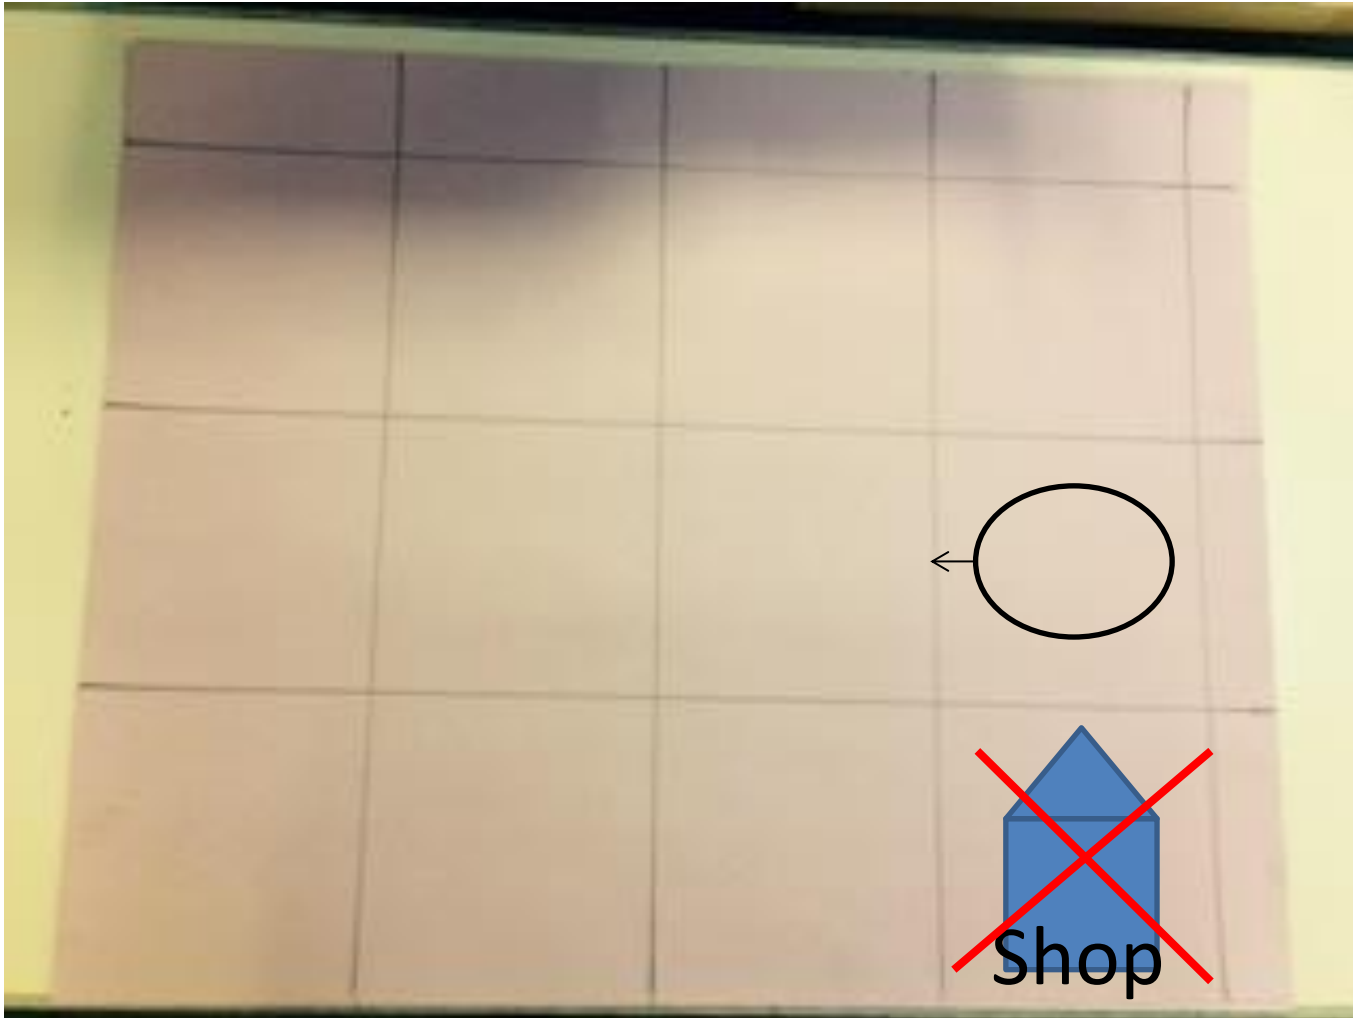

Locations

School
Shop
Garage
Your
Choice