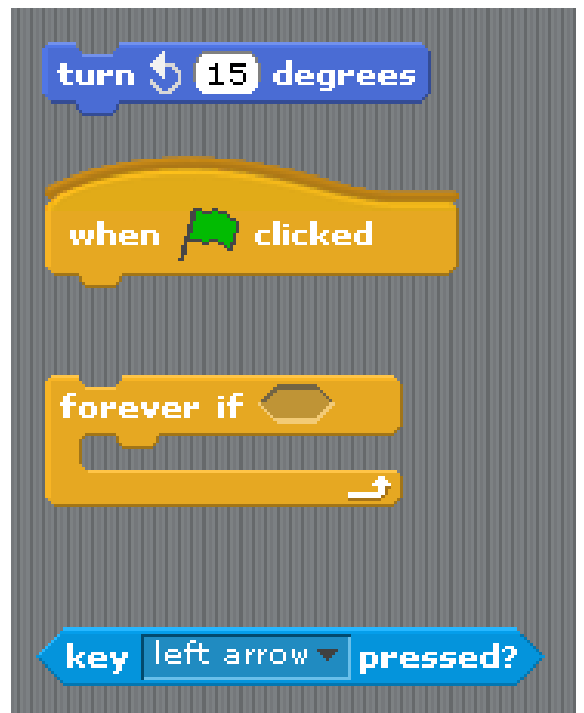

Forever if the left arrow key is pressed then turn 15 degrees left

Scratch Crab Maze

Catch Up Cards

Forever if the left arrow key is pressed then turn 15 degrees left

Steer Left