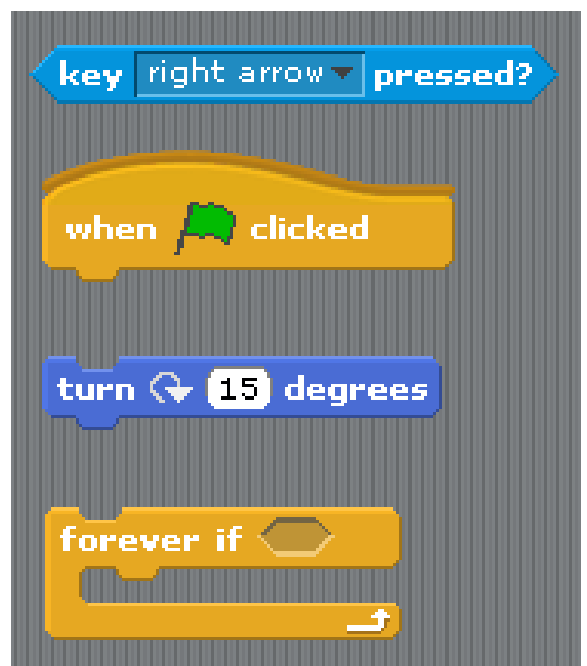

Scratch Crab Maze

Catch Up Cards