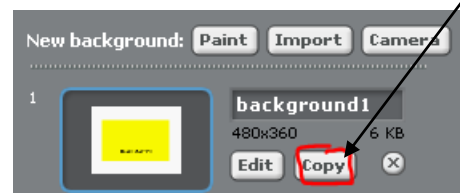

Now ask for part 2

Scratch Music Machine Extension Cards

Flashing Background Part 1

Open the stage and background tab and click copy

Choose a new colour and use the fill tool to change the colour

This work is licensed under the Creative Commons Attribution-NonCommercial 3.0 Unported License. To view a copy of this license, visit <http://creativecommons.org/licenses/by-nc/3.0/> or send a letter to Creative Commons, 444 Castro Street, Suite 900, Mountain View, California, 94041, USA.

Can you copy and change the background colour twice?