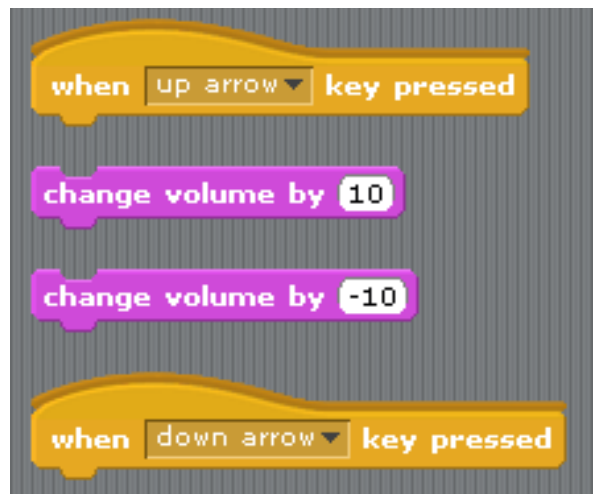

Needs to be coded in
every button to work
fully

Volume Control

Scratch Music Machine Extension Cards

Can you use these blocks to make the volume increase (go up) and decrease (go down)