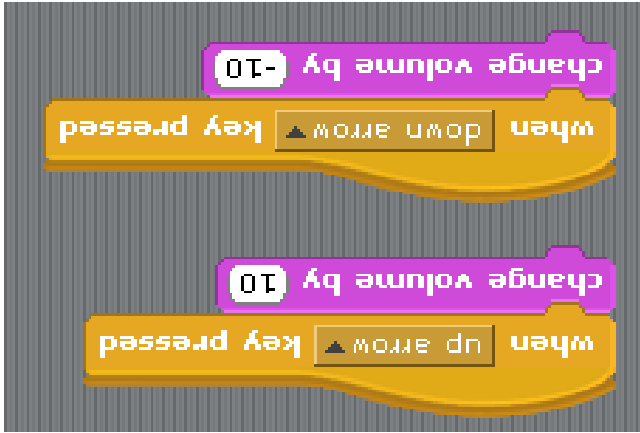

Needs to be coded in
every button to work
fully

Volume Control

Scratch Music Machine Extension Cards

Can you use these blocks to make the volume increase (go up) and decrease (go down)