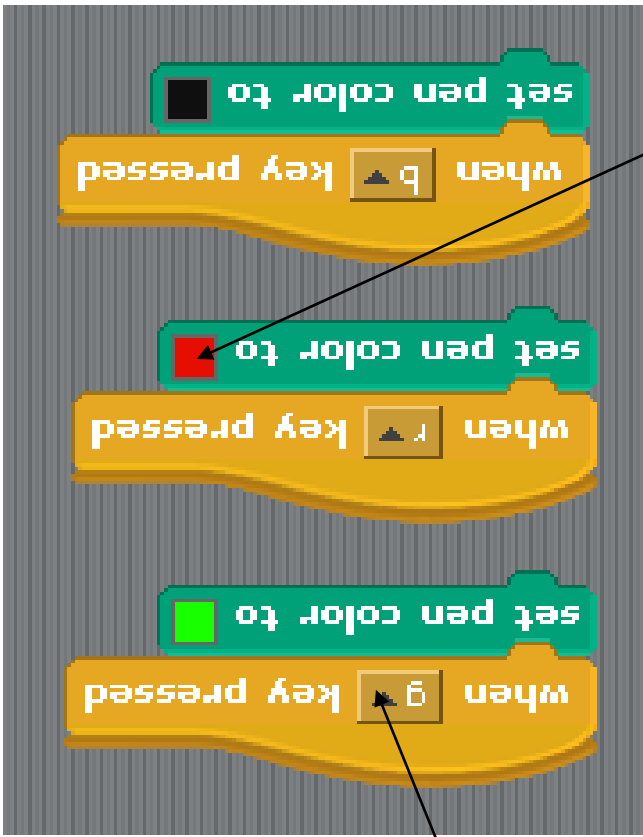

Click here to change colour

Click here to change key

Scratch Slug Trail Extension Cards

Change Pen Colour

When g key is pressed
Set pen colour to green

When r key is pressed
Set pen colour to red

When b key is pressed
Set pen colour to black