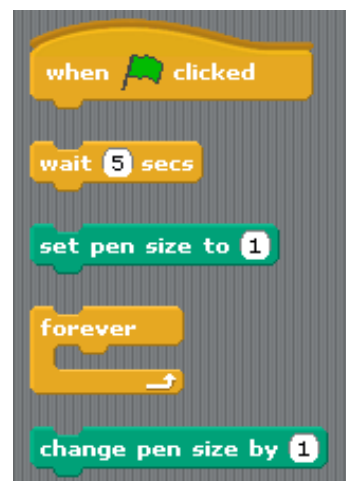

Can you explain how
this works?

Scratch Slug Trail Extension Cards

Increase Pen Size

When green flag
clicked set pen
size to 1.
Forever
Change pen size
by 1
Wait 5 seconds
End Forever

This work is licensed under the Creative Commons Attribution-NonCommercial 3.0 Unported License. To view a copy of this license, visit <http://creativecommons.org/licenses/by-nc/3.0/> or send a letter to Creative Commons, 444 Castro Street, Suite 900, Mountain View, California, 94041, USA.