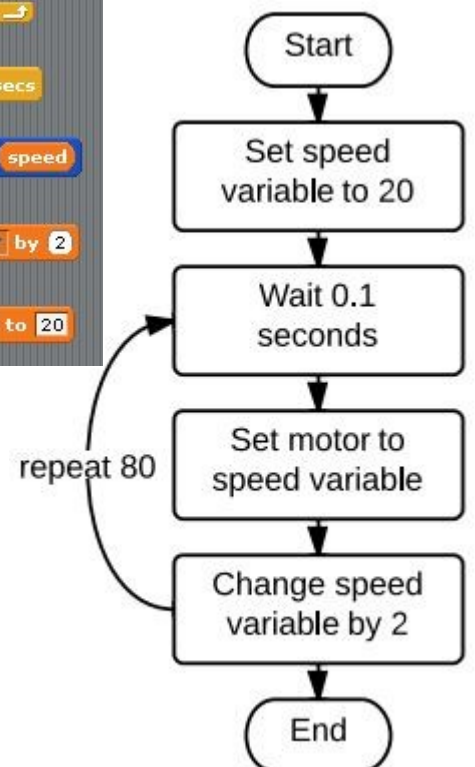

Solution

code-it.co.uk

Speed down

Speed up

# Toilet Fan Extension Card

Can you combine the blocks to make the program on the flow chart?

This work is licensed under the Creative Commons Attribution-NonCommercial 3.0 Unported License. To view a copy of this license, visit <http://creativecommons.org/licenses/by-nc/3.0/> or send a letter to Creative Commons, 444 Castro Street, Suite 900, Mountain View, California, 94041, USA.