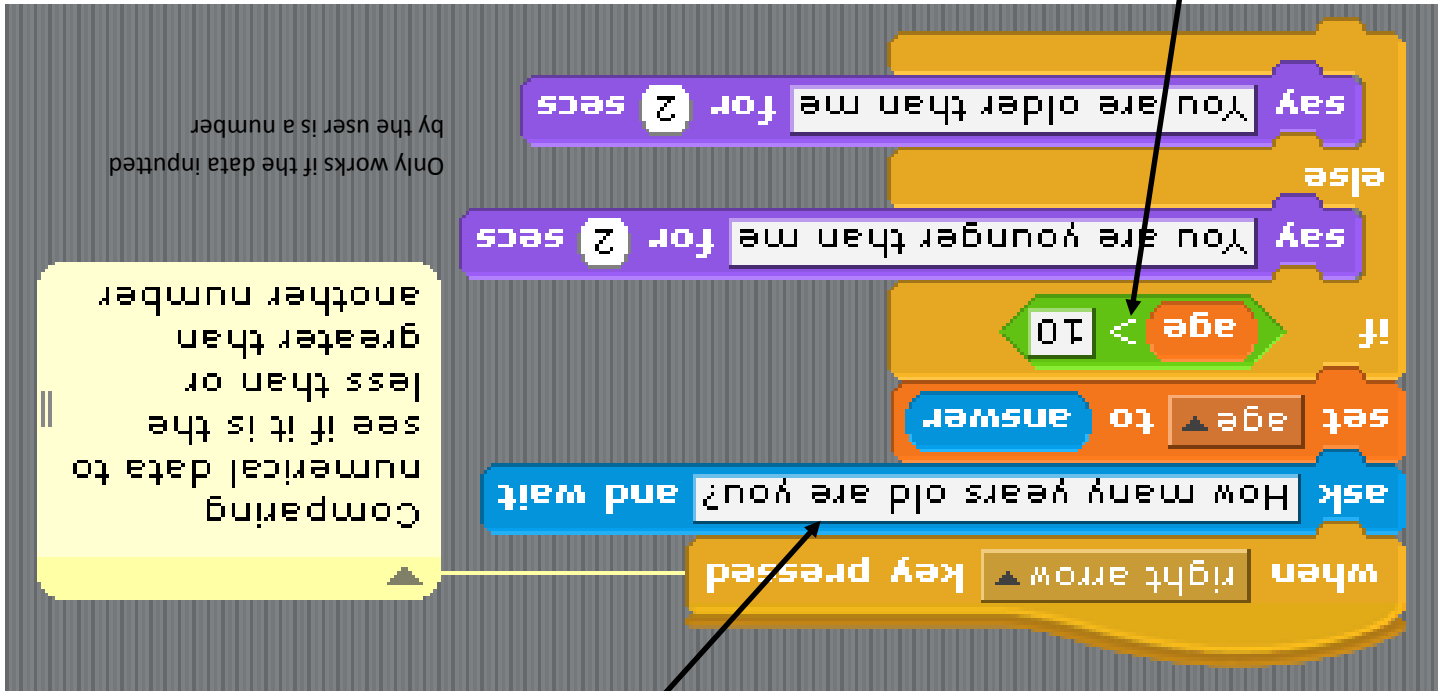

Checking to see if the users answer is the same less or greater than your answer

Only works if the data inputted by the user is a number

Comparing numerical data to see if it is the less than or greater than another number

Collecting the users answer

Chat Bot Example Card

Chat Bot Checking that users answer is < or >

This work is licensed under the Creative Commons Attribution-NonCommercial 3.0 Unported License. To view a copy of this license, visit <http://creativecommons.org/licenses/by-nc/3.0/> or send a letter to Creative Commons, 444 Castro Street, Suite 900, Mountain View, California, 94041, USA.