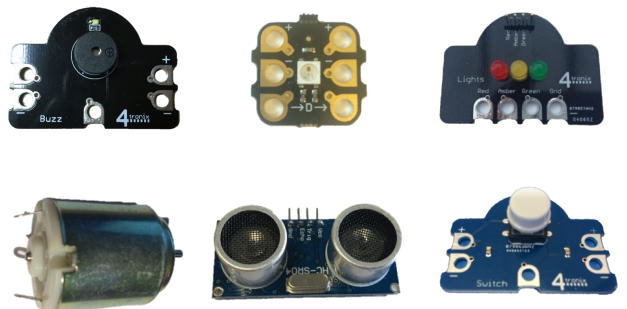

You can use the information from the base crumble maker cards to work out how to adapt other inputs and outputs

These are just a few examples of what can also be plugged into the playground.

Crumble Playground Using Crocodile Connections